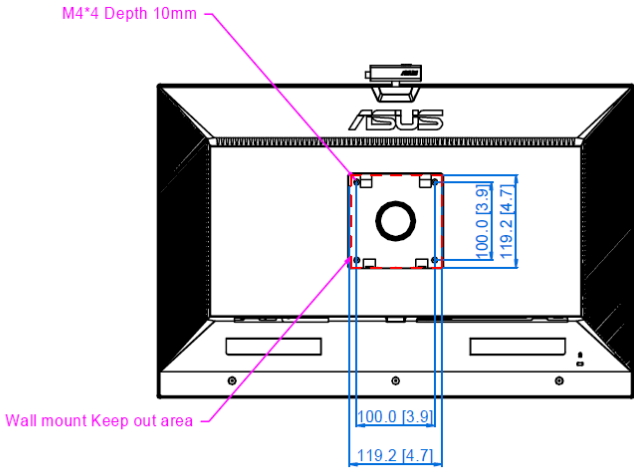

*1.Measuring a screen brightness of 200 nits without audio/ USB/ Card reader connection

*.All specifications are subject to change without notice.

Outline Dimension

Swivel: ±180 Degree

*Unit: mm(inch)