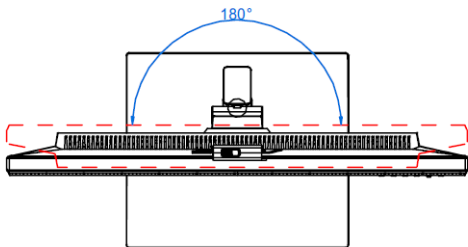

*1.Measuring a screen brightness of 200 nits without audio/ USB/ Card reader connection

*.All specifications are subject to change without notice.

Outline Dimension

Swivel: ±180 Degree

*Unit: mm(inch)