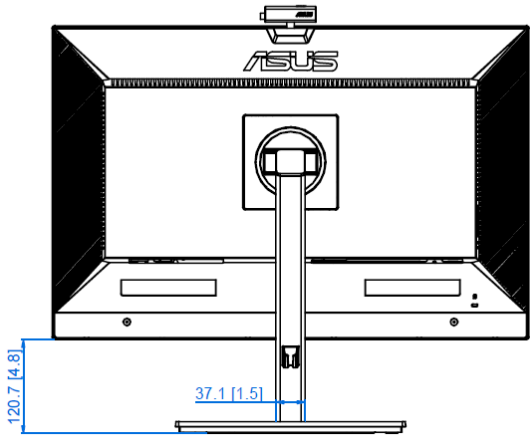

*1.Measuring a screen brightness of 200 nits without audio/ USB/ Card reader connection

*.All specifications are subject to change without notice.

Outline Dimension

Swivel: ±180 Degree

*Unit: mm(inch)