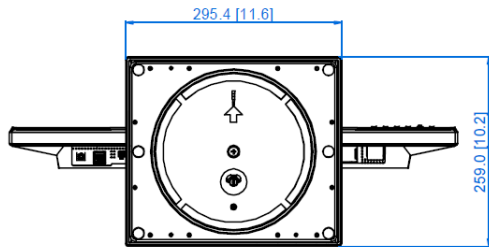

*1.Measuring a screen brightness of 200 nits without audio/ USB/ Card reader connection

*.All specifications are subject to change without notice.

Outline Dimension

Swivel: ±180 Degree

*Unit: mm(inch)