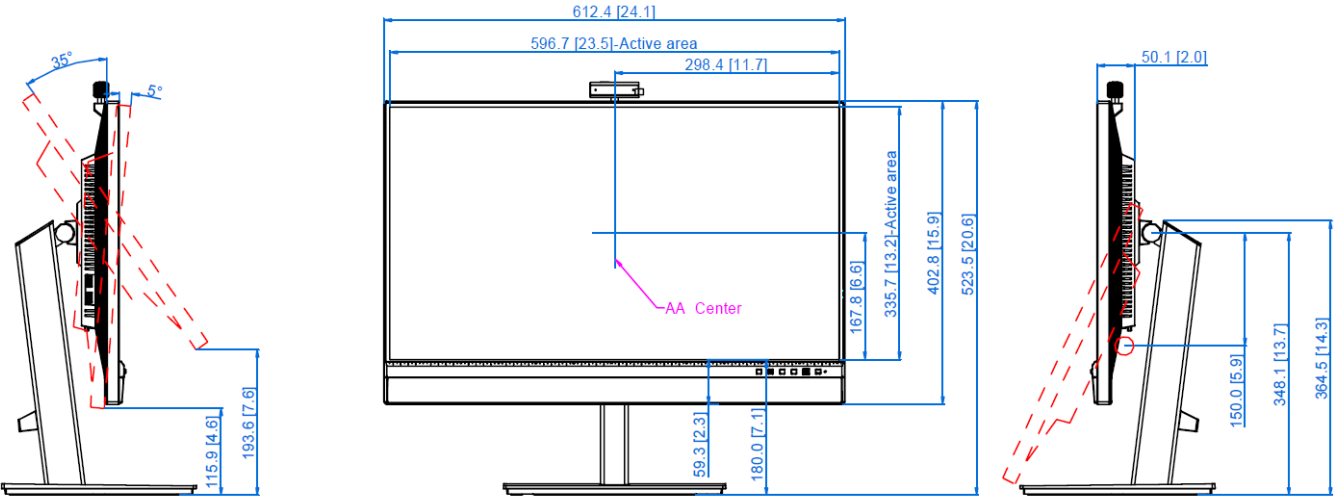

*1.Measuring a screen brightness of 200 nits without audio/ USB/ Card reader connection

*.All specifications are subject to change without notice.

Outline Dimension

Swivel: ±180 Degree

*Unit: mm(inch)